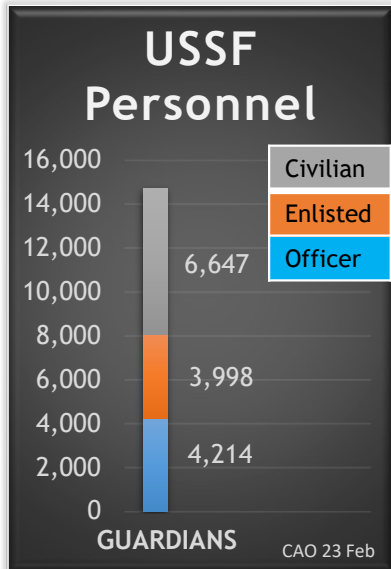

The USSF seeks to maintain, protect, and expand the U.S. fleet of advance satellites for global military operations.

SEMPER SUPRA

Who We Are

A Focused Service...

33 Average OFFICER Age

Average ENLISTED Age **29**

FY23 end-strength
8,600 Active Duty
7,000 Civilian

15,632 family members

19% women

US Air Force Integration
9,000 Active Duty
1,400 Reservists
2,000 Nat'l Guard

... With An Evolving Culture

Building a Lean, Agile and Talented Space Force