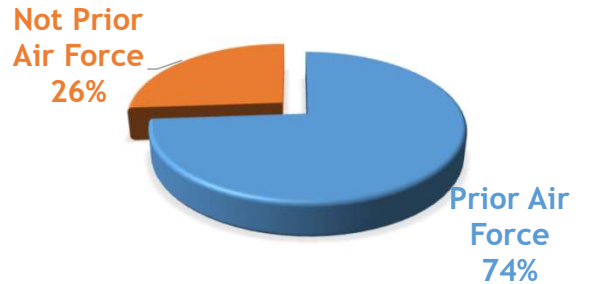

The USSF seeks to maintain, protect, and expand the U.S. fleet of advance satellites for global military operations.

SEMPER SUPRA

Who We Are

A Focused Service...

33 Average OFFICER Age

Average ENLISTED Age **29**

FY23 end-strength
8,600 Active Duty
7,000 Civilian

15,632 family members

19% women

US Air Force Integration
9,000 Active Duty
1,400 Reservists
2,000 Nat'l Guard

... With An Evolving Culture

Building a Lean, Agile and Talented Space Force