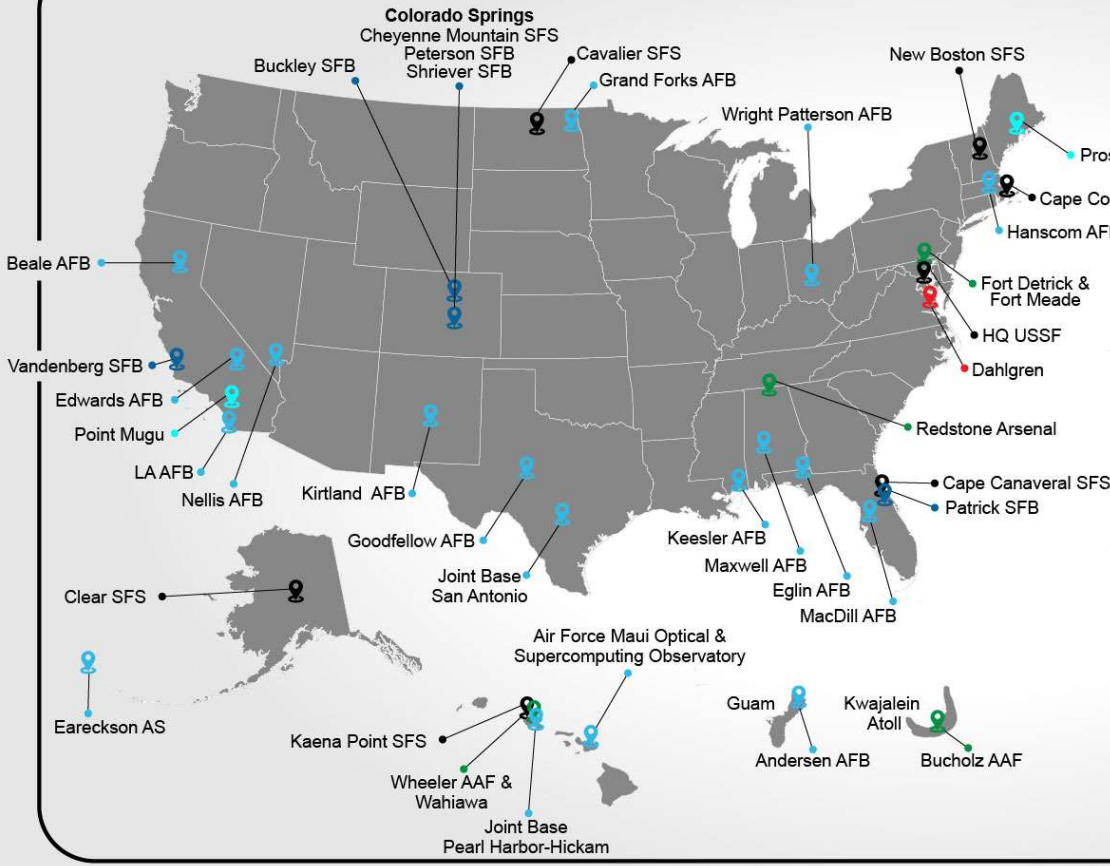

Cyberspace

Intelligence

Operations

Space Force Origins Video

SCAN HERE TO
DOWNLOAD
VIDEO

***CIVILIANS, ACTIVE DUTY GUARDIANS, AND A VAST
ARRAY OF ALLIES AND PARTNERS WORKING
SIDE BY SIDE TO KEEP THE NATION SECURE***

SEMPER SUPRA

Where We Are

At 46 Bases & Installations, 18 States & Territories, 8 International Sites

SEMPER SUPRA

6 MAIN BASES

- Peterson SFB, CO
- Shriever SFB, CO
- Buckley SFB, CO
- Los Angeles AFB, CA
- Vandenberg SFB, CA
- Patrick SFB, FL

LEGEND

- U.S. Space Force Base
- U.S. Space Force Station
- U.S. Air Force Installation
- U.S. Army Installation
- U.S. Navy Installation
- Supporting Locations
- Partner Installation with Significant Space Missions
- * Name Change April 2023